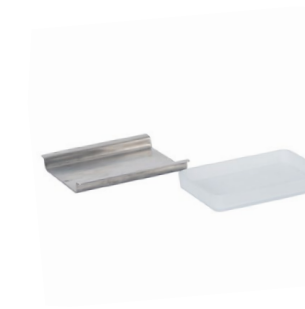

BRUSHED METAL

BATH COLLECTION

S 1 0 9

11.25" x 9.25" 6/pk
12 Qt. round with rim

S 1 1 0

5.5" x 5" x 5" 12/pk
Boutique tissue cover
with open bottom

S 1 1 1

.5" x 4.25" x 4.5" 24/pk
Rectangular soap dish with
silicone feet and wide edges

S L 1 1 1

.5" x 4.25" x 4.5" 24/pk
Rectangular removable plastic
soap dish liner for S111

S 1 1 2

5" x 6.5" x 9" 24/pk
Oval amenity tray with wide
edge spill proof rim

S 1 1 3

5" x 5" x 11" 24/pk
Rectangular amenity tray with
wide edge spill proof rim

S 1 1 4

.5" x 4.5" x 7" 24/pk
Rectangular amenity tray
with bar handles

S L 1 1 4

.5" x 4.5" x 7" 24/pk
Rectangular removable
plastic tray liner for S114

S 1 1 5

9" x 8" 6/pk
8 Qt. round with rim

Sophisticated style and functionality now go hand-in-hand. Complete your bath's luxurious interior design with an elegant set of Brushed Metal bath accessories to seamlessly coordinate with your room collection.