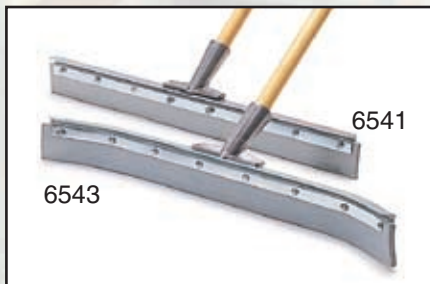

*Handles sold separately.

Lobby Pro™ Upright Dust Pans

Wear pads and wheels provide easy use and extended product life. Durable, all-plastic pan and yoke reduces noise, resists corrosion.

Dust Pans

Heavy duty plastic dust pans come in extra large sizes to hold ample amounts of dirt and debris.

Floor Squeegees

*Handles sold separately.

Heavy-duty zinc plated frame with built-in scraper resists corrosion. Gum rubber blades are easily replaced. Available in straight and curved versions.

Sponge Mops